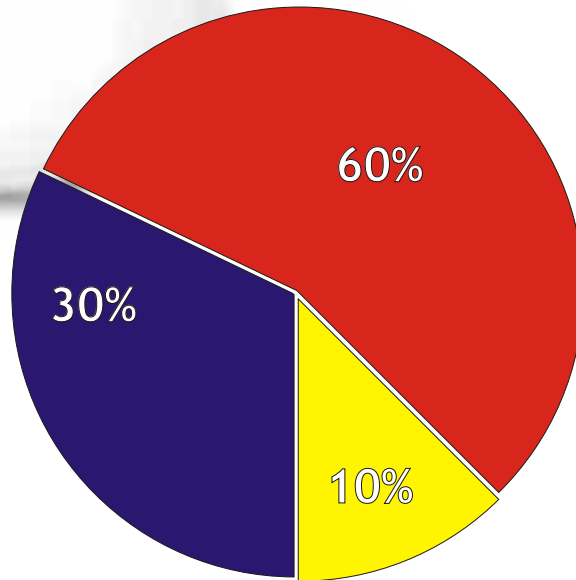

The Bali Times

Your Local News. In English. Every Week

BUSINESS CLASS PASSENGERS FLYING TO SINGAPORE ON SINGAPORE AIRLINES ENJOY THE PRIVILEGE OF READING THE BALI TIMES.

: Expatriates Living in Bali   : Professional Indonesians   : Foreign Tourists from around the world