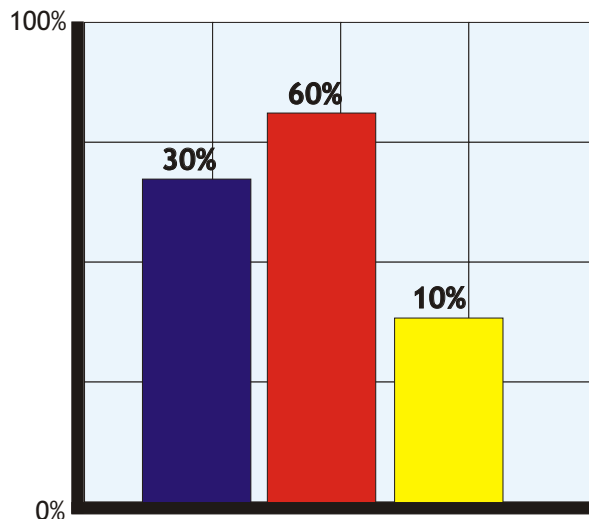

: Expatriates Living in Bali   : Professional Indonesians   : Foreign Tourists from around the world